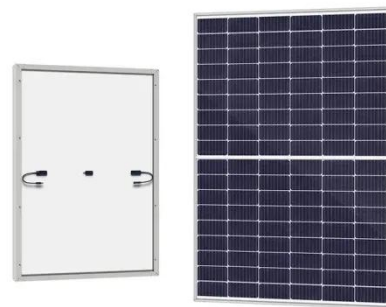

[Get Price](#)

WIND SOLAR COMPLEMENTARY COMMUNICATION BASE

Solar hybrid power supply for mobile base station equipment in Zagreb The paper proposes a novel planning approach for optimal sizing of standalone photovoltaic-wind-diesel-battery power supply for ...

[Get Price](#)

Outdoor Communication Energy

Cabinet With Wind Turbine

Highjoule HJ-SG-D03 series outdoor communication energy cabinet is designed for remote communication base stations and industrial sites to meet the energy and communication needs of ...

[Get Price](#)

Communication base station wind and solar hybrid site cabinet

The system configuration of the communication base station wind solar complementary project includes wind turbines, solar modules, communication integrated control cabinets, battery