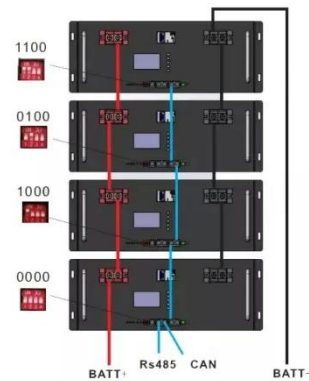

Yingli Solar Panel 450W 430W 440W PV Panels Mono 450 Watt Half ...

Yingli Solar Panel 450W 430W 440W PV Panels Mono 450 Watt Half Cut 144PCS, Find Details and Price about Yingli Solar Panel Solar Module from Yingli Solar Panel 450W 430W 440W PV Panels ...

[Get Price](#)