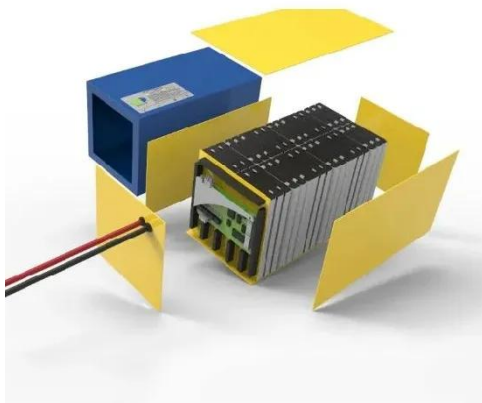

WATCH: Giant Wind Turbine Falls, Disrupts Interstate Traffic

Video released by MDOT (Maryland Department of Transportation) shows the crash near Exit 26 on Interstate 70 where a tractor-trailer was hauling a large wind turbine when the machinery came

[Get Price](#)

Wind turbine accident: Blade partially closed I-70 in Hagerstown

A wind turbine blade being towed by a tractor trailer came loose on Interstate 70 in Hagerstown, Maryland, impacting