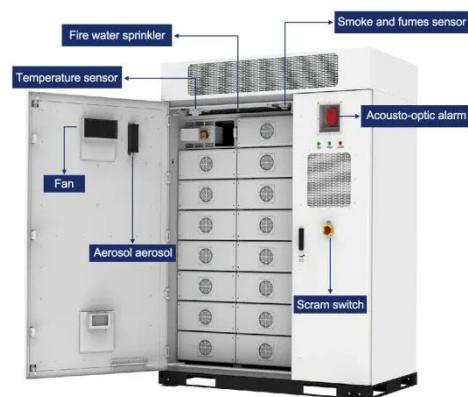

Installation of wind power cabinets at communication base stations

- The paper proposes a novel planning approach for optimal sizing of standalone photovoltaic-wind-diesel-