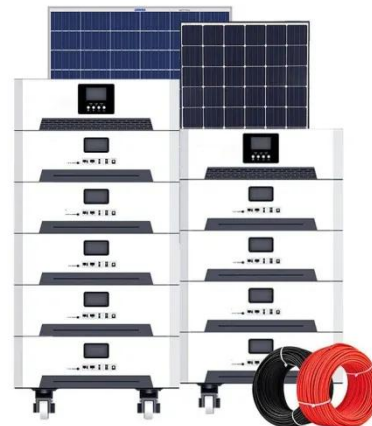

[Get Price](#)

Miniature Circuit Breaker MCB

Voted as first among the best, we provide the handpicked quality of Miniature Circuit Breaker (MCB). Easy installation makes these MCB's highly demanded. Available in: 7.5K / 10K with 1 / 2 / 3 / 4 Pole ...

[Get Price](#)

16A 4 Pole Power breaker mcb at INR 150/unit in Mumbai

Purohit Electricals - Offering 16A 4 Pole Power breaker mcb at INR 150/unit in Mumbai, Maharashtra. Get Electrical Circuit Breaker at lowest price , ID: 24185585048