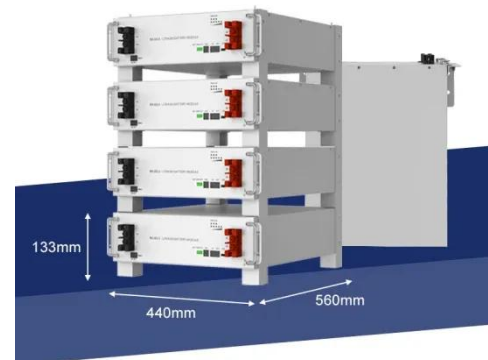

[Get Price](#)

NEMA Outdoor Telecommunications Cabinets , DDB Unlimited

Available in NEMA 3R, 4, and 4X configurations, the WOD-62DXC ensures reliable performance in extreme conditions, including heat, cold, wind, rain, and ice. Backed by an industry-leading 15-year ...