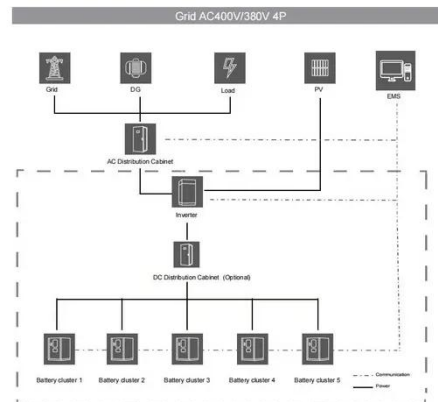

What Is A Base Station?

Base stations play a central role in two-way radio systems, such as citizens band (CB) radio and ham radio. In these setups, the base station serves as a fixed point of communication, ...