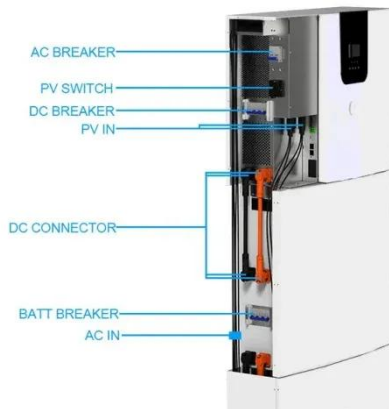

It provides a running wattage of 4,000W and reaches a peak wattage of 5,500W. Moreover, since it is parallel capable (ParaLink not included), its power may be increased if linked to a second compatible ...

[Get Price](#)

PowMr 5500W Hybrid Inverter, 48V DC to 220V-230V AC, 5.5KW ...

5.5KW pure sine wave power inverter transfers 48V DC to 220V-230V AC and has a built-in 80A MPPT charge controller. This is a multi-functional all-in-one machine, combining functions of inverter, solar ...

[Get Price](#)

Best 5500 Watt Inverter Generators for Reliable Power Supply

This inverter supports continuous power output of 5500W with peaks at 11000W, enabling operation of high-power tools and appliances. It's especially effective during power outages, ...

[Get Price](#)