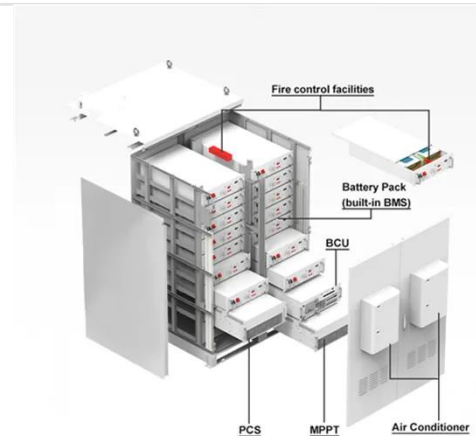

I Tested the Powerhouse Performance of the 5500 Watt Inverter ...

A 5500 watt inverter generator is a portable power source that produces up