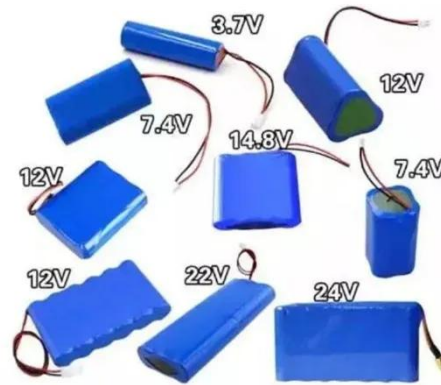

EVERVOLT ® Black Series panels are covered by a complete 25-year warranty from one of America's most trusted brands. Superior module efficiency of 20.3% and ...

[Get Price](#)

2MW / 5MWh
Customizable

REC Alpha REC360AA Black 360W Solar Panel

This reliable solar panel is ideal for homes or businesses requiring a very efficient, cost-effective solar panel that provides reliable power output with an aesthetically pleasing full black appearance.

[Get Price](#)

Contact Us

For catalog requests, pricing, or partnerships, please visit:
<https://www.k3gizycko.pl>