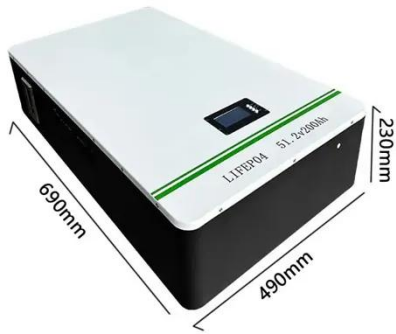

What are the wind power sources of smart fire communication base