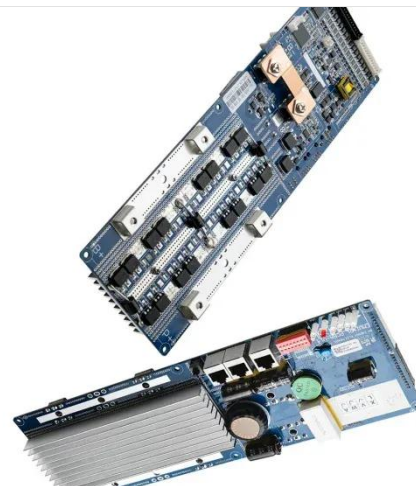

Weight of Skyworth 620 photovoltaic panels

210mm 10BB 120cells datasheet

600~620 Watt 210mm 120Cells PV Solar Module MBB PERC Half Cut Cell Excellent Low-light Performance

[Get Price](#)

Skyworth Photovoltaic Panels: Dimensions and Technical Specifications

While residential installations typically use 60-cell (1.6m²) or 72-cell (1.9m²) configurations, Skyworth offers customized solutions for commercial projects.

[Get Price](#)

The Ultimate Guide to Solar Panel Size, Weight & Wattage (2025)

Find the exact solar panel size & weight in our 2025 guide. Our complete chart compares models by ft/cm and lbs/kg to help you plan your installation.

[Get Price](#)