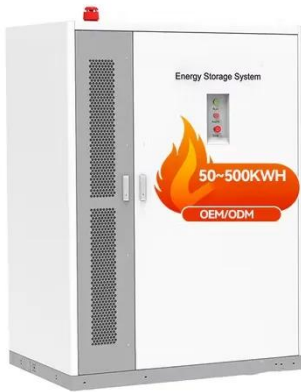

ranging from 590 to 620 W. It measures 2465x1134x30mm and has a weight of 34.8 kg. JA Solar reserves the right to make ...

[Get Price](#)

4.4 SKT620-645M12-132D4(Silver-TG-2mm)

Bifacial Output Rear Side Power Gain
*Take SKT645M12-132D4 as an example. External Dimensions 2382x1134x30mm Weight 32.4kg Solar Cells N-Type 16BB 182x105mm (2x66pcs)

[Get Price](#)

620w photovoltaic panel specifications and dimensions

The most important solar panel specifications include the short-circuit current, the open-circuit voltage, the output voltage, current, and rated power at 1,000 W/m² solar radiation, all

[Get Price](#)

Skyworth 620 Photovoltaic Panel Assembly: Revolutionizing Solar Energy

But here's the kicker - the Skyworth 620 photovoltaic panel assembly is changing