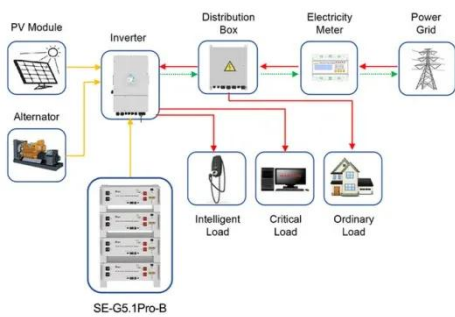

## Base Station

Pharos Base Stations works seamlessly with TP-LINK dish and sector antennas to provide efficient PtP and PtMP data transmission. Pharos Base Stations also feature a built-in mount, ...

[Get Price](#)