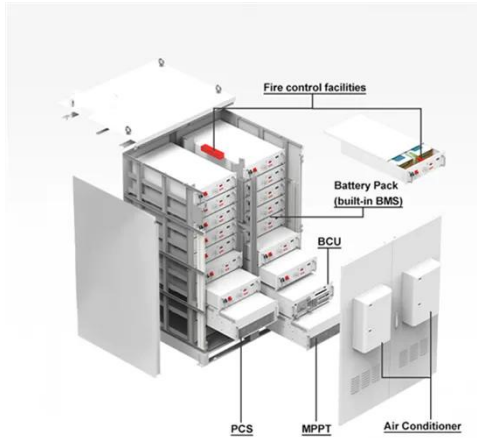

sunlight. Water pumps play a vital role in our lives, helping us move water in different ways.

[Get Price](#)

Contact Us

For catalog requests, pricing, or partnerships, please visit:
<https://www.k3gizycko.pl>