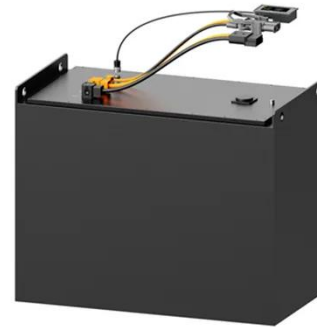

Ultra-high efficiency energy storage cabinet used at drilling sites

---

Energy storage cabinets: Reliable solutions for C&I

Companies at the forefront, like Hicor Energy, are developing innovative solutions such as the Si Station 230, designed to meet these complex C&I demands. A significant trend in the development of ...

[Get Price](#)

(PDF) Energy storage systems for drilling rigs

The article outlines development of an electric energy storage system for drilling based on electric-chemical generators.

[Get Price](#)

Cabinet Energy Storage System

The ESS-C-JG232-L cabinet storage system is a powerful energy solution designed for commercial and industrial applications. With capabilities like peak-load shifting, off-peak energy usage, and reliable ...

[Get Price](#)

Drilling rig supercapacitor energy