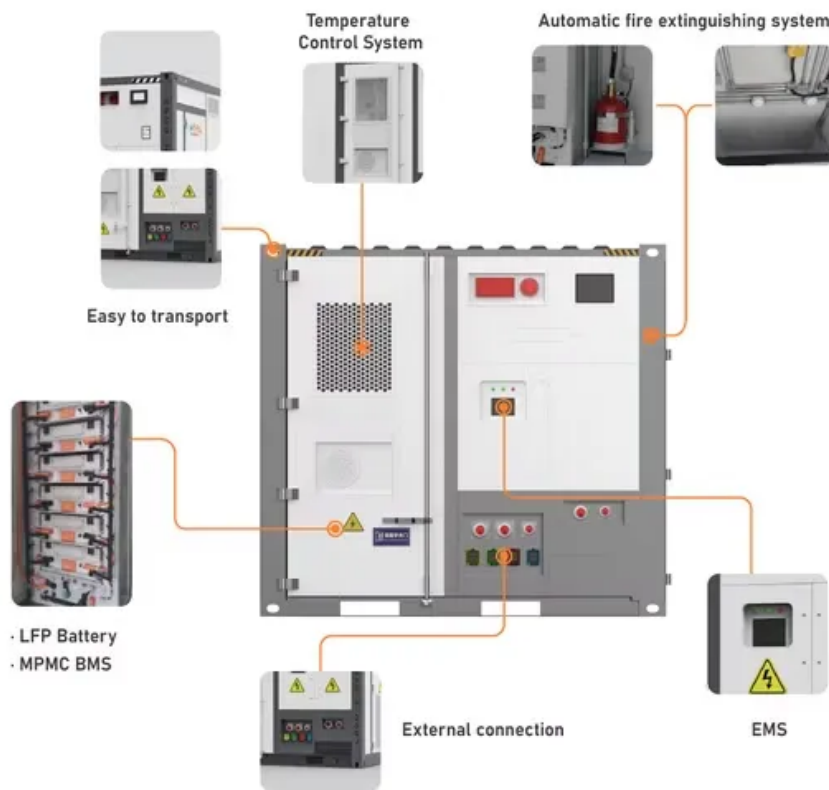

Ultra-high efficiency energy storage cabinet used at drilling sites

Overview

The ESS-C-JG232-L cabinet storage system is a powerful energy solution designed for commercial and industrial applications. With capabilities like peak-load shifting, off-peak energy usage, and reliable emergency backup, it optimizes energy efficiency and reduces costs. Multi-dimensional use, stronger compatibility, meeting multi-dimensional production and life applications High integration, modular design, and single/multi-cabinet expansion Zero capacity loss, 10 times faster multi-cabinet response, and innovative group control technology Meet various industrial. AZE Telecom, a leading manufacturer of BESS cabinets, offers innovative solutions for industries. Traditionally, these demands have been met using diesel-powered systems, often necessitating the use of multiple generators. This integrated design simplifies installation and.

Ultra-high efficiency energy storage cabinet used at drilling sites

Energy storage cabinets: Reliable solutions for C&I

Companies at the forefront, like Hicor Energy, are developing innovative solutions such as the Si Station 230, designed to meet these complex C&I demands. A significant trend in the development of ...

The ESS-C-JG232-L cabinet storage system is a powerful energy solution designed for commercial and industrial applications. With capabilities like peak-load shifting, off-peak energy usage, and reliable ...

[Get Price](#)

Drilling rig supercapacitor energy

storage system

Energy storage systems (ESS) are highly attractive in enhancing the energy efficiency besides the integration of several renewable energy sources into electricity systems.