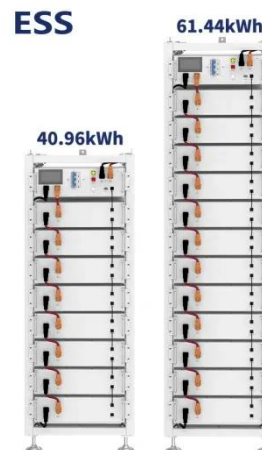

Energy Storage Cabinet, energy storage system, New Energy ...

Our energy storage solution is flexible in design and can be seamlessly integrated