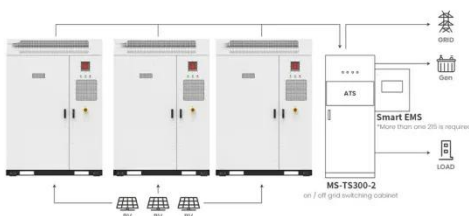

[Get Price](#)

Application scenarios of energy storage battery products