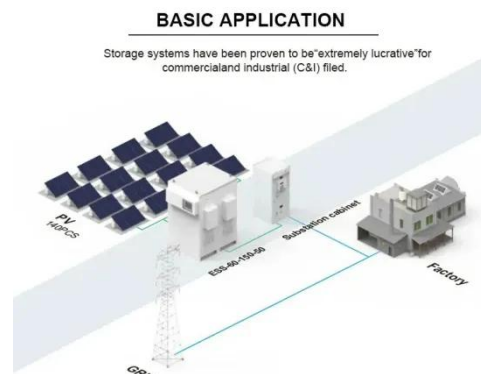

[Get Price](#)

the solar telecom integrated cabinet ems is built in banpo

An Outdoor Photovoltaic Energy Cabinet is a fully integrated, weatherproof power solution combining solar generation, lithium battery storage, inverter, and