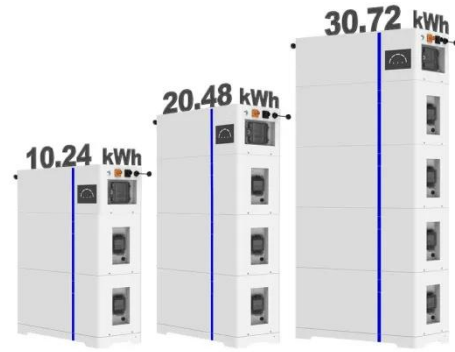

[Get Price](#)

ESS

Contact Us

For catalog requests, pricing, or partnerships, please visit:
<https://www.k3gizycko.pl>