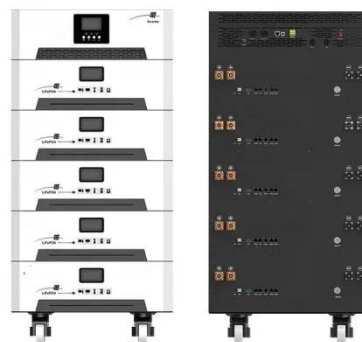

Positive

Back

Outdoor cabinet C& I BESS

This product integrates a power conversion system (PCS), batteries, a battery management system (BMS), thermal management, power