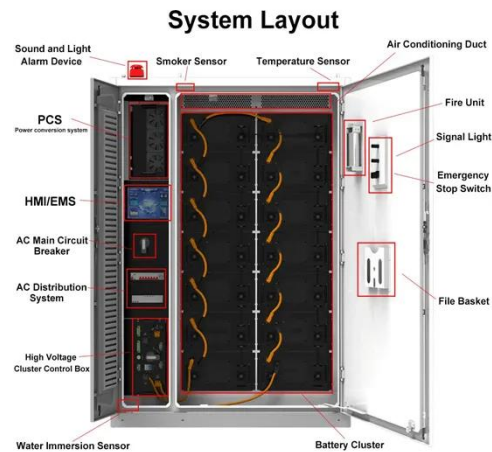

Swisscom : Acceptance tests for 5G mobile base stations - new!

Since mobile base stations emit maximum power only when traffic load is at its peak, measurement of the maximum field strengths is rarely or not at all possible. If the mobile base station

...

[Get Price](#)