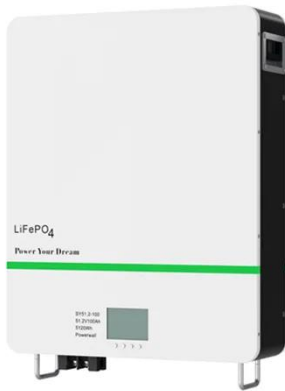

lithium battery storage, inverter, and EMS in a single cabinet.

[Get Price](#)

Outdoor Cabinet , SWA Energy LiFePO4 Battery Storage Systems

Our outdoor cabinets are pre-assembled for quick deployment and can operate reliably under wide temperature ranges. They ensure stable energy storage performance in challenging climates, ...

[Get Price](#)

Swedish Health Services

See why Swedish is consistently named the Seattle area's best hospital, with the best doctors, nurses and overall care in a variety of specialty areas.

[Get Price](#)