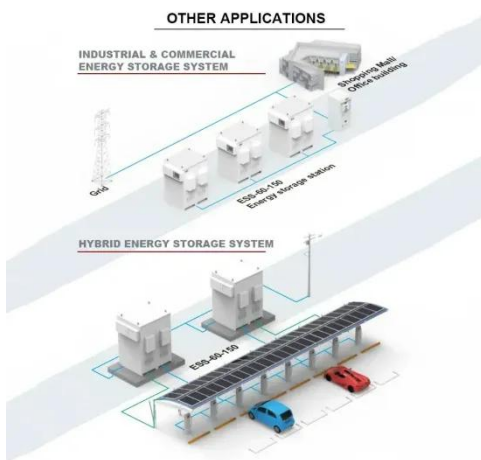

Swedish Photovoltaic Outdoor Energy Storage Cabinet Fixed Type

RANKING OF SWEDISH OUTDOOR ENERGY STORAGE ...

How to install the outdoor cabinet battery energy storage cabinet This guide provides step-by-step instructions on how to install your R-BOX-OC outdoor solar battery cabinet, including site selection, ...

[Get Price](#)

Medical Records , Swedish

Swedish is required by law to maintain the privacy of your health information, to provide you with a notice of our legal duties and privacy practices, and to follow the information practices that are ...

[Get Price](#)

Outdoor cabinets as energy storage enclosure

Our outdoor cabinets with lock/hinged doors are suitable for housing multiple battery racks. The interior is air-conditioned by a cooling unit that is mounted on the side wall or door leaf.

[Get Price](#)

Services , Swedish