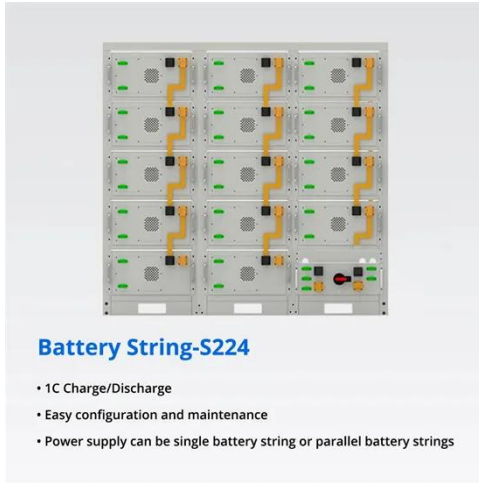

maintenance, suitable for on-site installation of ...

[Get Price](#)

Bellevue Primary Care , Swedish

Our Approach Our primary care physicians will keep you healthy and, when necessary, provide expert diagnosis and treatment. We will also connect you to Swedish's network of hospitals and other ...