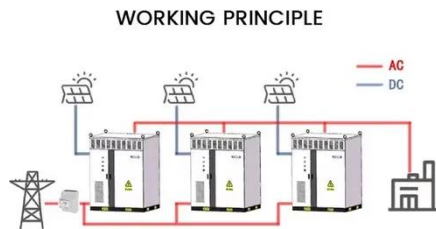

the bigger cabinet is 480 mm with 6 outgoing ...

[Get Price](#)

NEMA RF Street Light Controller

Our SkyLite NEMA RF street light controller empowers cities to seamlessly convert standard street lights into smart street lights, establishing a strong foundation for Smart City. This controller uses self ...

[Get Price](#)