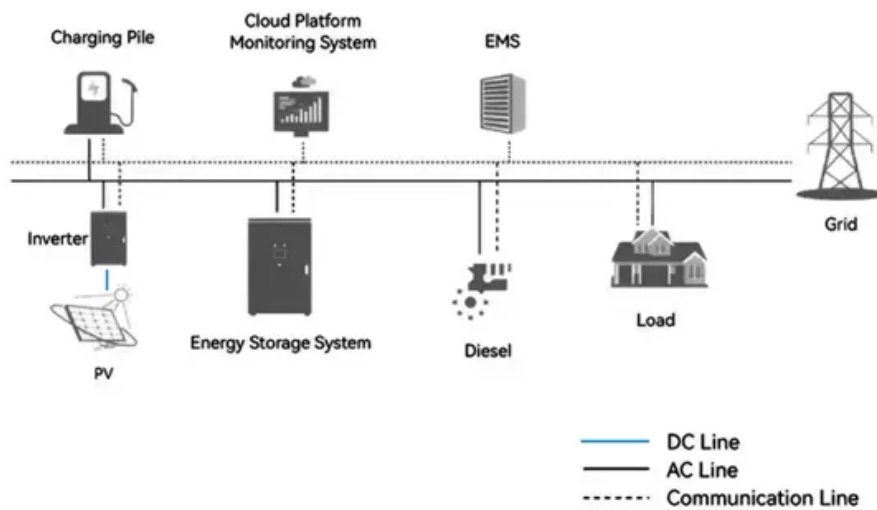

Special offer for wind-resistant smart pv-ess integrated cabinets

System Topology

Overview

Recently, Yotai has once again launched a significant new product—the Residential Stackable PV&ESS All-in-one Cabinet that integrates four major modules—PV, Energy Management System (EMS), Power Conversion System (PCS), and Battery—into one compact unit, offering multiple. Recently, Yotai has once again launched a significant new product—the Residential Stackable PV&ESS All-in-one Cabinet that integrates four major modules—PV, Energy Management System (EMS), Power Conversion System (PCS), and Battery—into one compact unit, offering multiple. Get Costco Smart Pv Ess Integrated Cabinet 15kw Promotion products you love delivered to you in as fast as 1 hour with Costco Same-Day same-day delivery or curbside pickup. Start shopping online now with Costco Same-Day to get your favorite Costco products on-demand. Self-learning new arc features with accurate arc fault detection via neural network algorithm, providing speedy arc fault protection with inverter shutdown in 0. Ensure fire safety and avoid risk to the installer FusionSolar's cutting-edge technologies and monitoring systems enable. Unlock the full potential of renewable energy with SolaX's PV + ESS + Wind solutions. Combine the power of solar, wind, and energy storage in one comprehensive system. This integrated approach ensures a steady, reliable supply of energy all year round, regardless of weather conditions, and. HBP1100 PRO energy storage system is an all-in-one solution, which integrated a hybrid solar inverter & lithium battery in to one unit. Flexible modular system could be designed based. Max. Connects grid and backup generators for flexible power input. Supports electric vehicle.