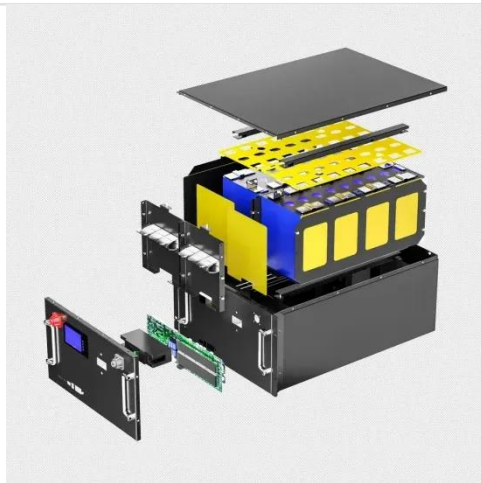

[Get Price](#)

Solar Tiled Roof(TM) , Roof. Design. Energy.

It's the perfect blend of traditional roof tiles and cutting-edge solar technology. Whether you're retrofitting an older home or designing a new one, our solar tiles can be customized to meet your aesthetic and ...

[Get Price](#)

SunStyle , Residential Solar Roofs

Our new solar tiles in brick red and slate grey are an excellent match for roofs clad with brown-red clay tiles and grey fibre cement tiles. The SunStyle solar roof has an extremely low construction height ...

[Get Price](#)

Solar Roof Tiles for Homes and Buildings , Integrated BIPV Roofing

...

Tailored to meet unique architectural needs, customized solar tiles are