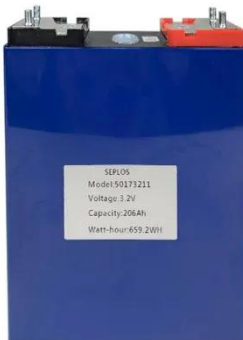

et,+1000mm+Deep Authorized ...

Inventory, pricing and datasheets from authorized distributors of part Southwest +Modular+Battery+Cabinet,+1000mm+Deep. Use the trusted source to find the lowest ...

[Get Price](#)

southwest modular battery cabinet, 1000mm deep , etrailer

Find the perfect southwest modular battery cabinet, 1000mm deep with our comprehensive selection and ensure the right fit!

[Get Price](#)

Slim Battery Cabinets

MODIK Battery Cabinets are available in different types for different applications. Battery Cabinets are available as slim type, heavy duty type & rack mountable type for different installation requirements.

[Get Price](#)