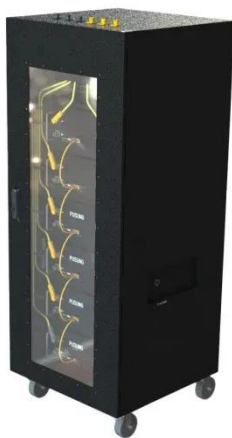

Solomon Islands IP54 Outdoor Cabinet Off-Grid Type

200KWh Outdoor Cabinets

Our 200KWh Outdoor Cabinets energy storage system is built with IP54 protection, ensuring it can withstand harsh weather, from scorching sun to torrential rain.

[Get Price](#)

Energy Storage Cabinet Outdoor 20KW 50KWh/ 30KW 60KWh

The energy storage cabinet has a long lifespan of 10 years, protective class reaches IP54, with a forced air cooling method, over 6000 cycle times at 80% DOD, 25%.

[Get Price](#)

SOLOMON ISLANDS ENERGY STORAGE CABINET CONTAINER ...

This guide provides step-by-step instructions on how to install your R-BOX-OC outdoor solar battery cabinet, including site selection, assembly, wiring, and system testing. [pdf]

[Get Price](#)

Solomon Islands outdoor