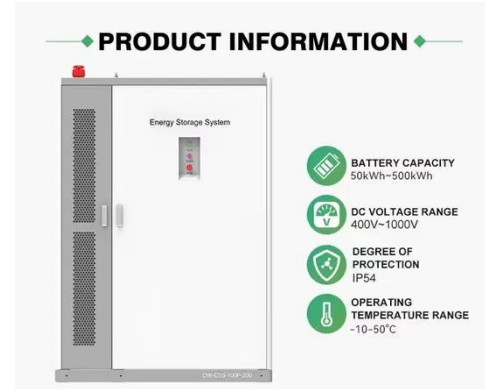

Energy Bank

This battery is optimized for SolarEdge Home Hub Inverters, offering superior system efficiency, more energy generation for on-grid and backup power applications, and a seamless integration with the ...

[Get Price](#)

Solaredge 10kw Energy Bank , Entire Renewables , Northwich

The SolarEdge Energy Bank 10kWh battery is designed to easily connect with the award-winning single phase HD-Wave inverters, delivering industry-leading efficiency to ensure power when and where it's ...

[Get Price](#)

SolarEdge Energy Bank Battery 10kWh

The SolarEdge Energy bank 10 kWh battery is a key component in SolarEdge's Flexible Backup solution, storing excess energy from PV production or charging from the grid.

[Get Price](#)