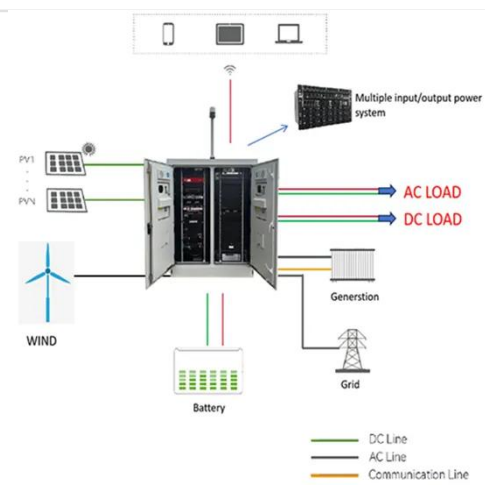

By combining solar generation, intelligent battery storage, and diesel generator integration, our solution drastically reduces fuel costs, enhances reliability, and cuts CO2 emissions--helping your operation ...

[Get Price](#)

Integrated Solar & Battery Cabinet for Remote Telecom Systems

Designed for remote locations, it integrates solar controllers, inverters, and lithium battery packs to ensure stable and continuous power for telecom equipment, surveillance systems, and off-grid ...

[Get Price](#)

Outdoor Telecommunication Enclosures

In addition to our superior protection features, they are equipped with a solar panel and powerful backup battery that offer an uninterrupted power supply to small electronic devices. Our solar power modules ...

[Get Price](#)