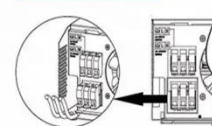

[Get Price](#)

Fixed Solar Mounting Structure Drawing , PDF , Equipment

This document provides design details for a solar panel mounting structure including: 1) Dimensions and specifications for various steel beams and plates that make up the structure including IPEAA beams, base ...

[Get Price](#)

Parallel (Parallel operation up to 6 unit (only with battery connected))

AC input wires

AC output wires

Fixed Solar Mounting Structure Drawing , PDF

This document provides design details for a solar panel mounting structure ...

[Get Price](#)

Pole Mount Installation Manual

Use the provided table and images below as reference. This will help with determining the "distance limit", which changes the direction the rail supports face.