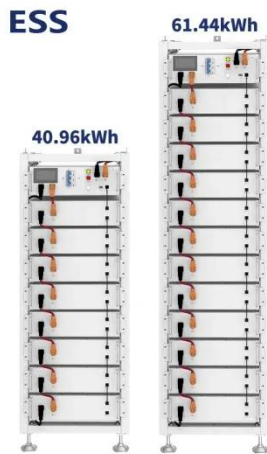

Solar photovoltaic panel support pole diagram