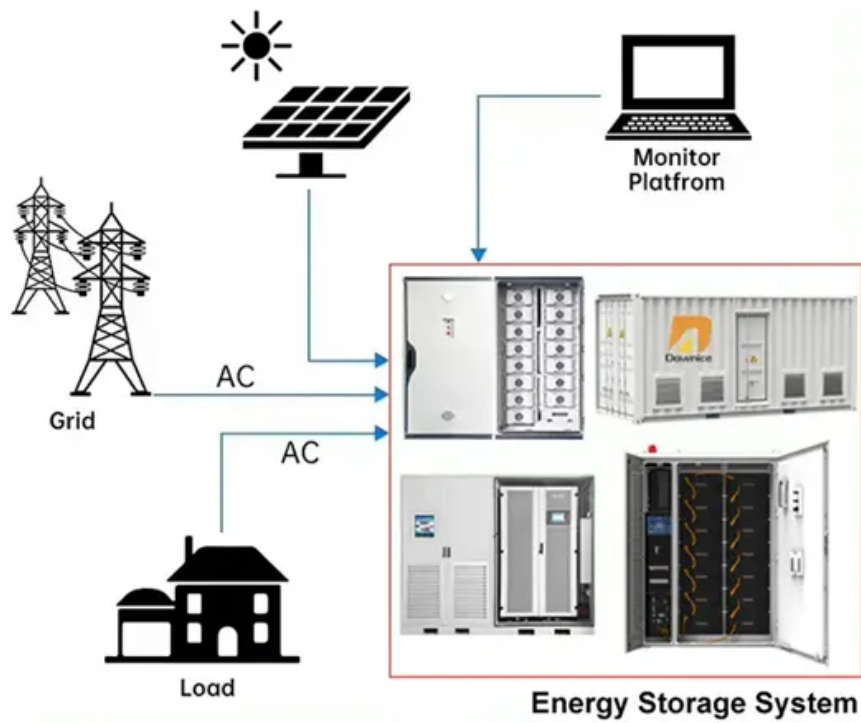

# Solar panel loader

## DISTRIBUTED PV GENERATION + **ESS**

## Solar Panel Lift

Specially designed with a custom carrier that functions as a cargo receptacle, GEDA's solar panel lift is a space-saving way to reach inaccessible loading areas.

[Get Price](#)