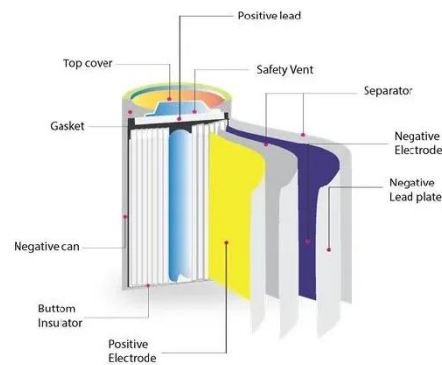

Runergy 545W Monocrystalline Solar Panel

Power your solar project with first-rate performance and reliability. The Runergy 545 W bifacial module combines advanced half-cell PERC technology with a dual-glass structure for increased energy ...