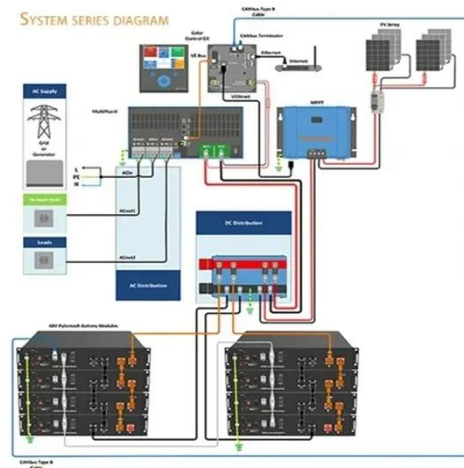

[Get Price](#)

Contact Us

For catalog requests, pricing, or partnerships, please visit:
<https://www.k3gizycko.pl>