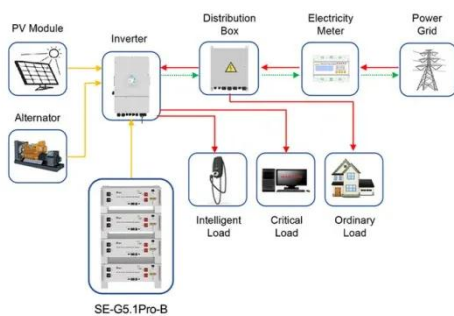

102.4kWh

Nominal voltage(Vdc)

512V

Outdoor All-in-one ESS cabinet

Solis Full Sine Wave Solar Inverter 230kw 245kw 255kw Power DC to ...

Solis Full Sine Wave Solar Inverter 230kw 245kw 255kw Power DC to AC Inverters, Find Details and Price about Inverter Power DC to AC Full Sine Wave Inverter from Solis Full Sine Wave Solar ...

[Get Price](#)

Application scenarios of energy storage battery products

Solis 3 Phase Inverter 220kw 230kw 250kw Efficient Pure Sine Wave

Solis 3 Phase Inverter 220kw 230kw 250kw Efficient Pure Sine Wave Inverter for Solar, Find Details and Price about Solis 3 Phase Inverter Inverter Pure Sine Wave for Solar from Solis 3 Phase Inverter ...