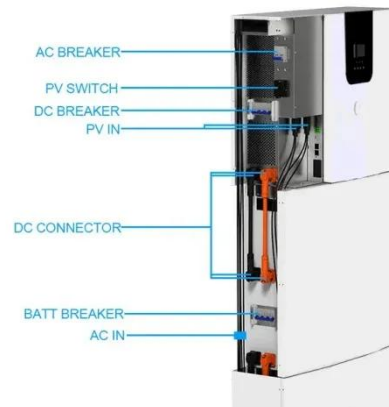

How to Use Huawei Energy Storage Battery Cabinet: A Step-by-Step ...

Whether you're managing a solar farm or securing power for a manufacturing facility, these modular cabinets provide flexible capacity from 100kWh to 1MWh. Pro Tip: The latest FusionSolar system ...

[Get Price](#)

Contact Us

For catalog requests, pricing, or partnerships, please visit:
<https://www.k3gizycko.pl>