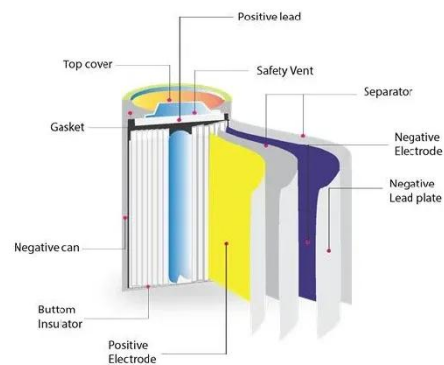

Battery Cabinet

A maximum of two battery groups and up to four battery cabinets (in the 2N scenario) can be deployed inside the