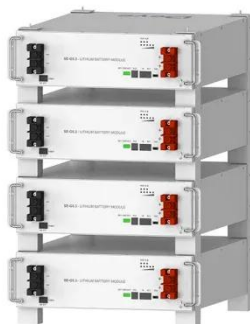

Slovakian outdoor telecom cabinet single-phase payment method

---

Elsta Mosdorfer

Certified cabinet systems and proven enclosure technology from ELSTA Mosdorfer for outdoor and indoor use - as the basis for all the tasks in energy distribution as well as industrial and commercial ...

[Get Price](#)

Payment Methods in Slovakia

This payment system covers the country's most popular payment methods including mobile carrier billing, cash payments, prepaid card payments, and electronic money payments made via e-wallet.

[Get Price](#)

Deye Official Store

10 years warranty

Outdoor Telecom Cabinets

Designed to save deployment cost and time, our innovative solutions include hub collapse, battery backup, composite mounting platforms and modular series cabinets. Modular capability helps future ...

[Get Price](#)

Outdoor Telecom Cabinets & Enclosures , NEMA-Rated