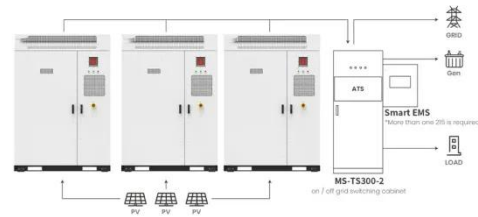

furnished without ...

[Get Price](#)

Application scenarios of energy storage battery products