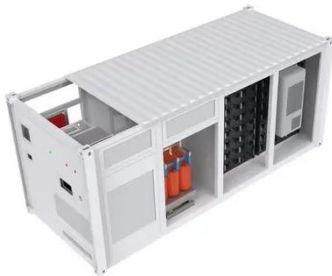

Telecoms tower, base station & project management

Telecom towers and base stations are critical for mobile connectivity and wireless communication. Our comprehensive management services ensure optimal performance, reduce operational cost, safety, ...

[Get Price](#)

Telecommunication Engineering - Sierra Construction

We have a team of highly specialised experts with extensive experience in both Outside Plant Services (OSP) and Inside Plant (ISP) engineering and telecommunication services; including the areas of ...

[Get Price](#)

Sierra Leone s tallest communication base station wind and solar hybrid

Baomahun Hybrid Power Station, is a hybrid power plant under development in Sierra Leone. The power station comprises: (a) a 23.8 MW (31,900 hp) solar power plant (b) a 13 MW/13.8 MWh battery ...

[Get Price](#)