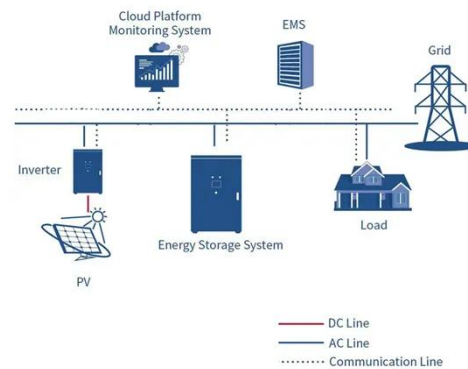

Liquid Cooled Outdoor Battery Cabinet-AI-BESS Technology

A DC battery only system featuring an integrated design housed within an outdoor cabinet, seamlessly