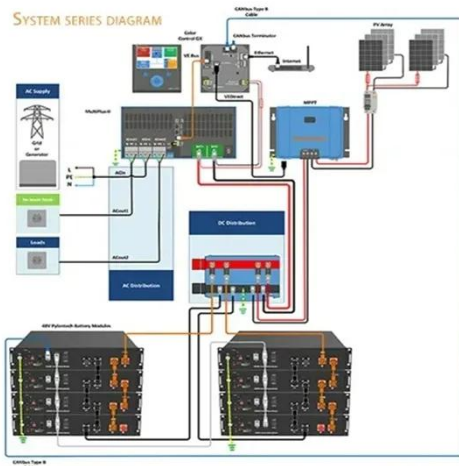

de nosotros , Samsung Paraguay

Nuestra misión y nuestro enfoque Samsung sigue una filosofía empresarial simple: dedicar su talento y tecnología a crear productos y servicios superiores que contribuyan a una mejor sociedad global. ...

[Get Price](#)

Celulares , TVs , y más , Tienda Samsung Paraguay

En la Tienda Samsung Paraguay puedes encontrar una amplia gama de teléfonos celulares, tablets, relojes inteligentes, televisores, electrodomésticos y más.

[Get Price](#)

Samsung Sdi Co., Ltd , See Full Import/Export History , ImportGenius

Government customs records for Samsung Sdi Co., Ltd in Paraguay. See their import and export history, including shipments to Achon Industrial S.A., an importer based in Paraguay.

[Get Price](#)