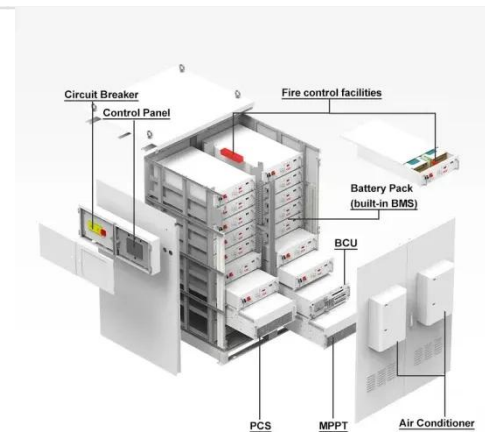

Royu Industrial Corp.

Royu Industrial Corporation, through its brand Royu, manufactures and sells building wires and communication cables.