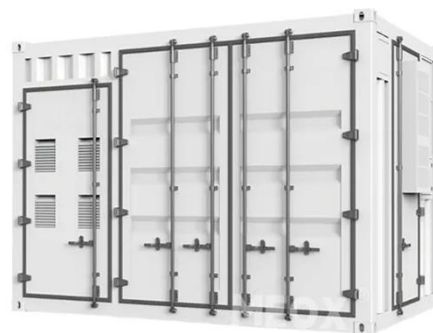

ROOF INTERNATIONAL

ROOF, it is also an innovative, singular, iconic design that the founder of the company Claude MORIN has been able to pass on to his teams so that the latest collections preserve this heritage, this ...