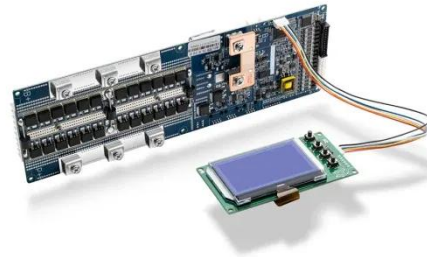

12V to 220V + USB

Power inverter rental in Iceland ! Large choice, Quality products and competitive prices ! 8700+ happy customers since 2011 ! Travel light and Rent the rest !