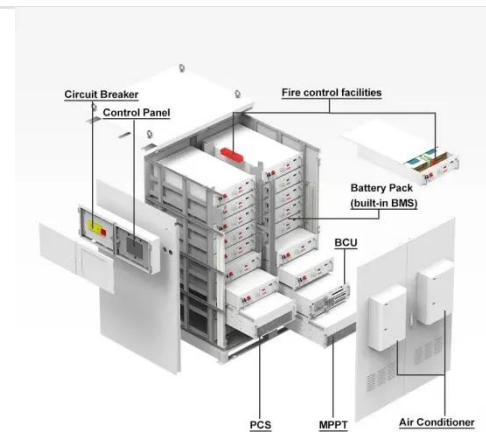

NEMA Enclosures & Integrated Solutions

Whether for remote telecom stations, solar hybrid systems, or industrial automation units, we provide fully assembled cabinets with integrated power, cooling, and control systems for plug-and-play ...

[Get Price](#)

Remote Industrial Off-Grid Stand-