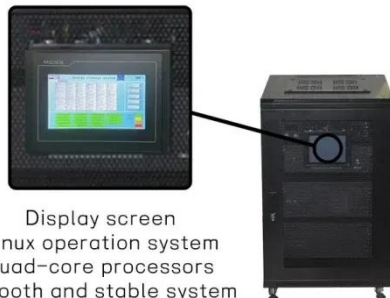

how to select, install, and optimize a 3000-watt inverter is crucial for reliable off-grid power.

[Get Price](#)

18650^{3.7V}
RECHARGEABLE BATTERY Li-ion
2000mAh

Display screen
Linux operation system
quad-core processors
smooth and stable system

Lithium 12V RV Power Inverter , etrailer

Whether you're plugged in at the campground or relying on your battery bank, this compact inverter keeps your coffee brewing, your devices charging, and your TV going.

[Get Price](#)

Vatrer 3000W Pure Sine Wave Inverter for 12V and 24V Batteries

The Vatrer 3000W pure sine wave inverter is well suited for off-grid homes, RVs and campers, camping setups, solar energy systems, emergency and hurricane backup power, remote job sites, and mobile ...

[Get Price](#)