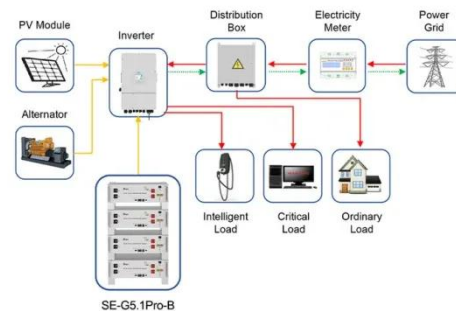

[Get Price](#)

**GVLMBCA200K500G**

GVLMBCA200K500G - Galaxy VL Maintenance Bypass Cabinet with Backfeed, single unit, 200-500kW 400/415/480V.

[Get Price](#)

Application scenarios of energy storage battery products