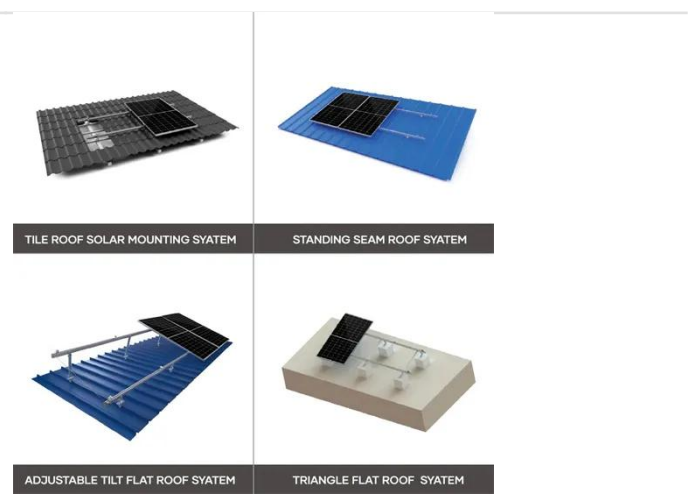

Appearance of solar power generation in wind turbine cabinet of

Oct 28, Hybrid energy solutions enable telecom base stations to run primarily on renewable energy sources, like solar and wind, with the diesel generator as a last resort.

[Get Price](#)