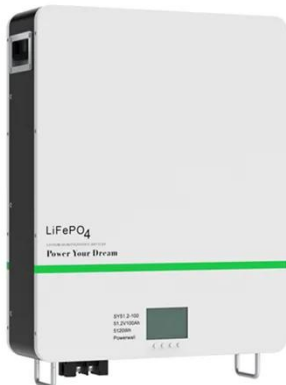

Mobile energy storage charging system 200kwh capacity 120kw ...

OCPP and 4G Communication: Equipped with OCPP protocol and 4G connectivity, the device supports remote monitoring and management, ensuring real-time, efficient operation.

[Get Price](#)

200kWh 215kWh 225kWh 245kWh C& I ESS Battery System , BSLBATT

This commercial energy storage system comes in multiple capacity options: 200kWh / 215kWh / 225kWh / 241kWh. The BSLBATT 200kWh Battery Cabinet