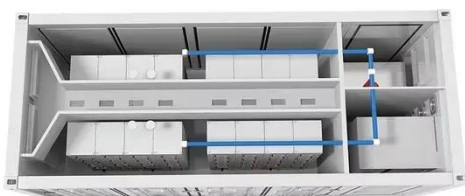

Georgia Lottery: $478.2M Powerball jackpot won in Buford