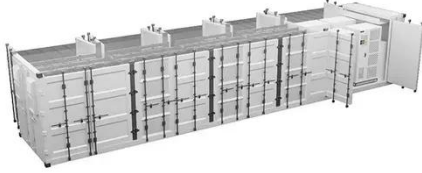

Power Play® Odds When ...

[Get Price](#)