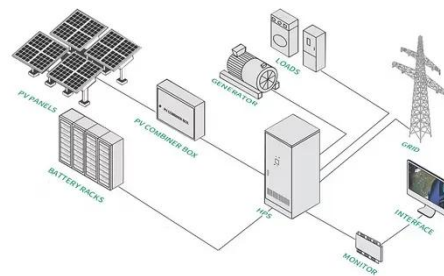

Modular Data Center, Self-Cooling, 2x 44U Racks, 25 kW AC, Service

This SmartRack® Modular Data Center is composed of IT rack, cooling and service enclosures that form a performance optimized data center (POD). This