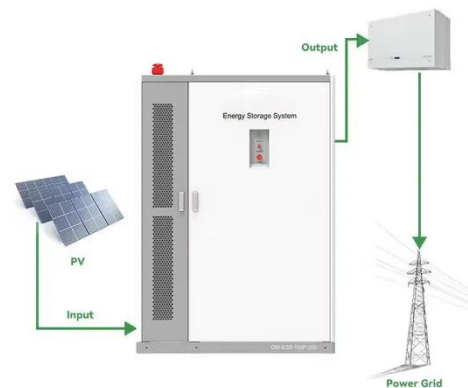

Power BI: excluding a visual from a slicer

On the Power BI Desktop menu, select the Format menu under Visual Tools, and then select Edit interactions. You need to have the slicer selected. Only then you see the ...