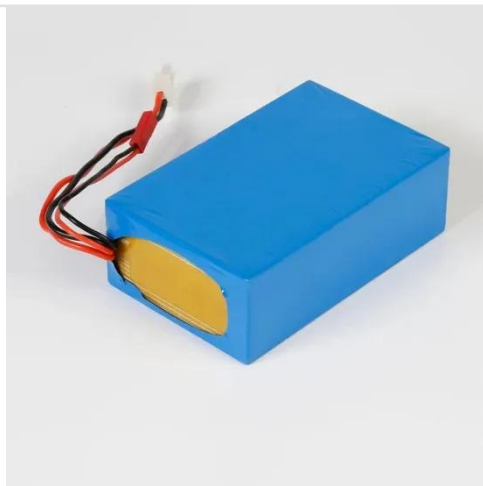

[Get Price](#)

ESS

Chile Power Storage Cabinet 600mm Deep

Show Madison Liquidators for Chile power storage cabinet 600mm deep at everyday low prices. Click-and-Ship options that are delivered direct to your door.

[Get Price](#)

Sharkrack SWC0212U670 Wall

Cabinet Kit, Fan 2 Way Shelf ...

This 12U, 600mm deep wall-mountable cabinet includes a 2-way fan for cooling, a 425mm deep shelf for equipment mounting, and a 6-way, 10A PDU for power distribution.

[Get Price](#)

Rack Cabinet 19" Wall Mounted 12U Depth 600 (60x60cm) Powergreen

19" wall-mounted rack cabinet with 12U and 600mm depth; designed for wall mounting, supports up to 70kg load. Tempered glass front door with lock and side doors.