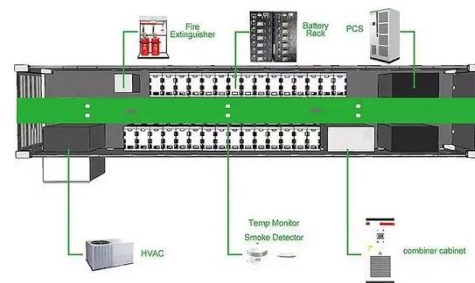

undergoing a quiet revolution. Investors are shifting from a race to install ever-larger solar fields toward a more nuanced goal: pairing panels and turbines with industrial-scale ...

[Get Price](#)

BESS Commerical Energy Storage Cabinet System , AZE

The NEMA type outdoor lithium battery enclosure can effectively control the inner ideal temperature of the cabinet and make the battery run in an ideal temperature condition.